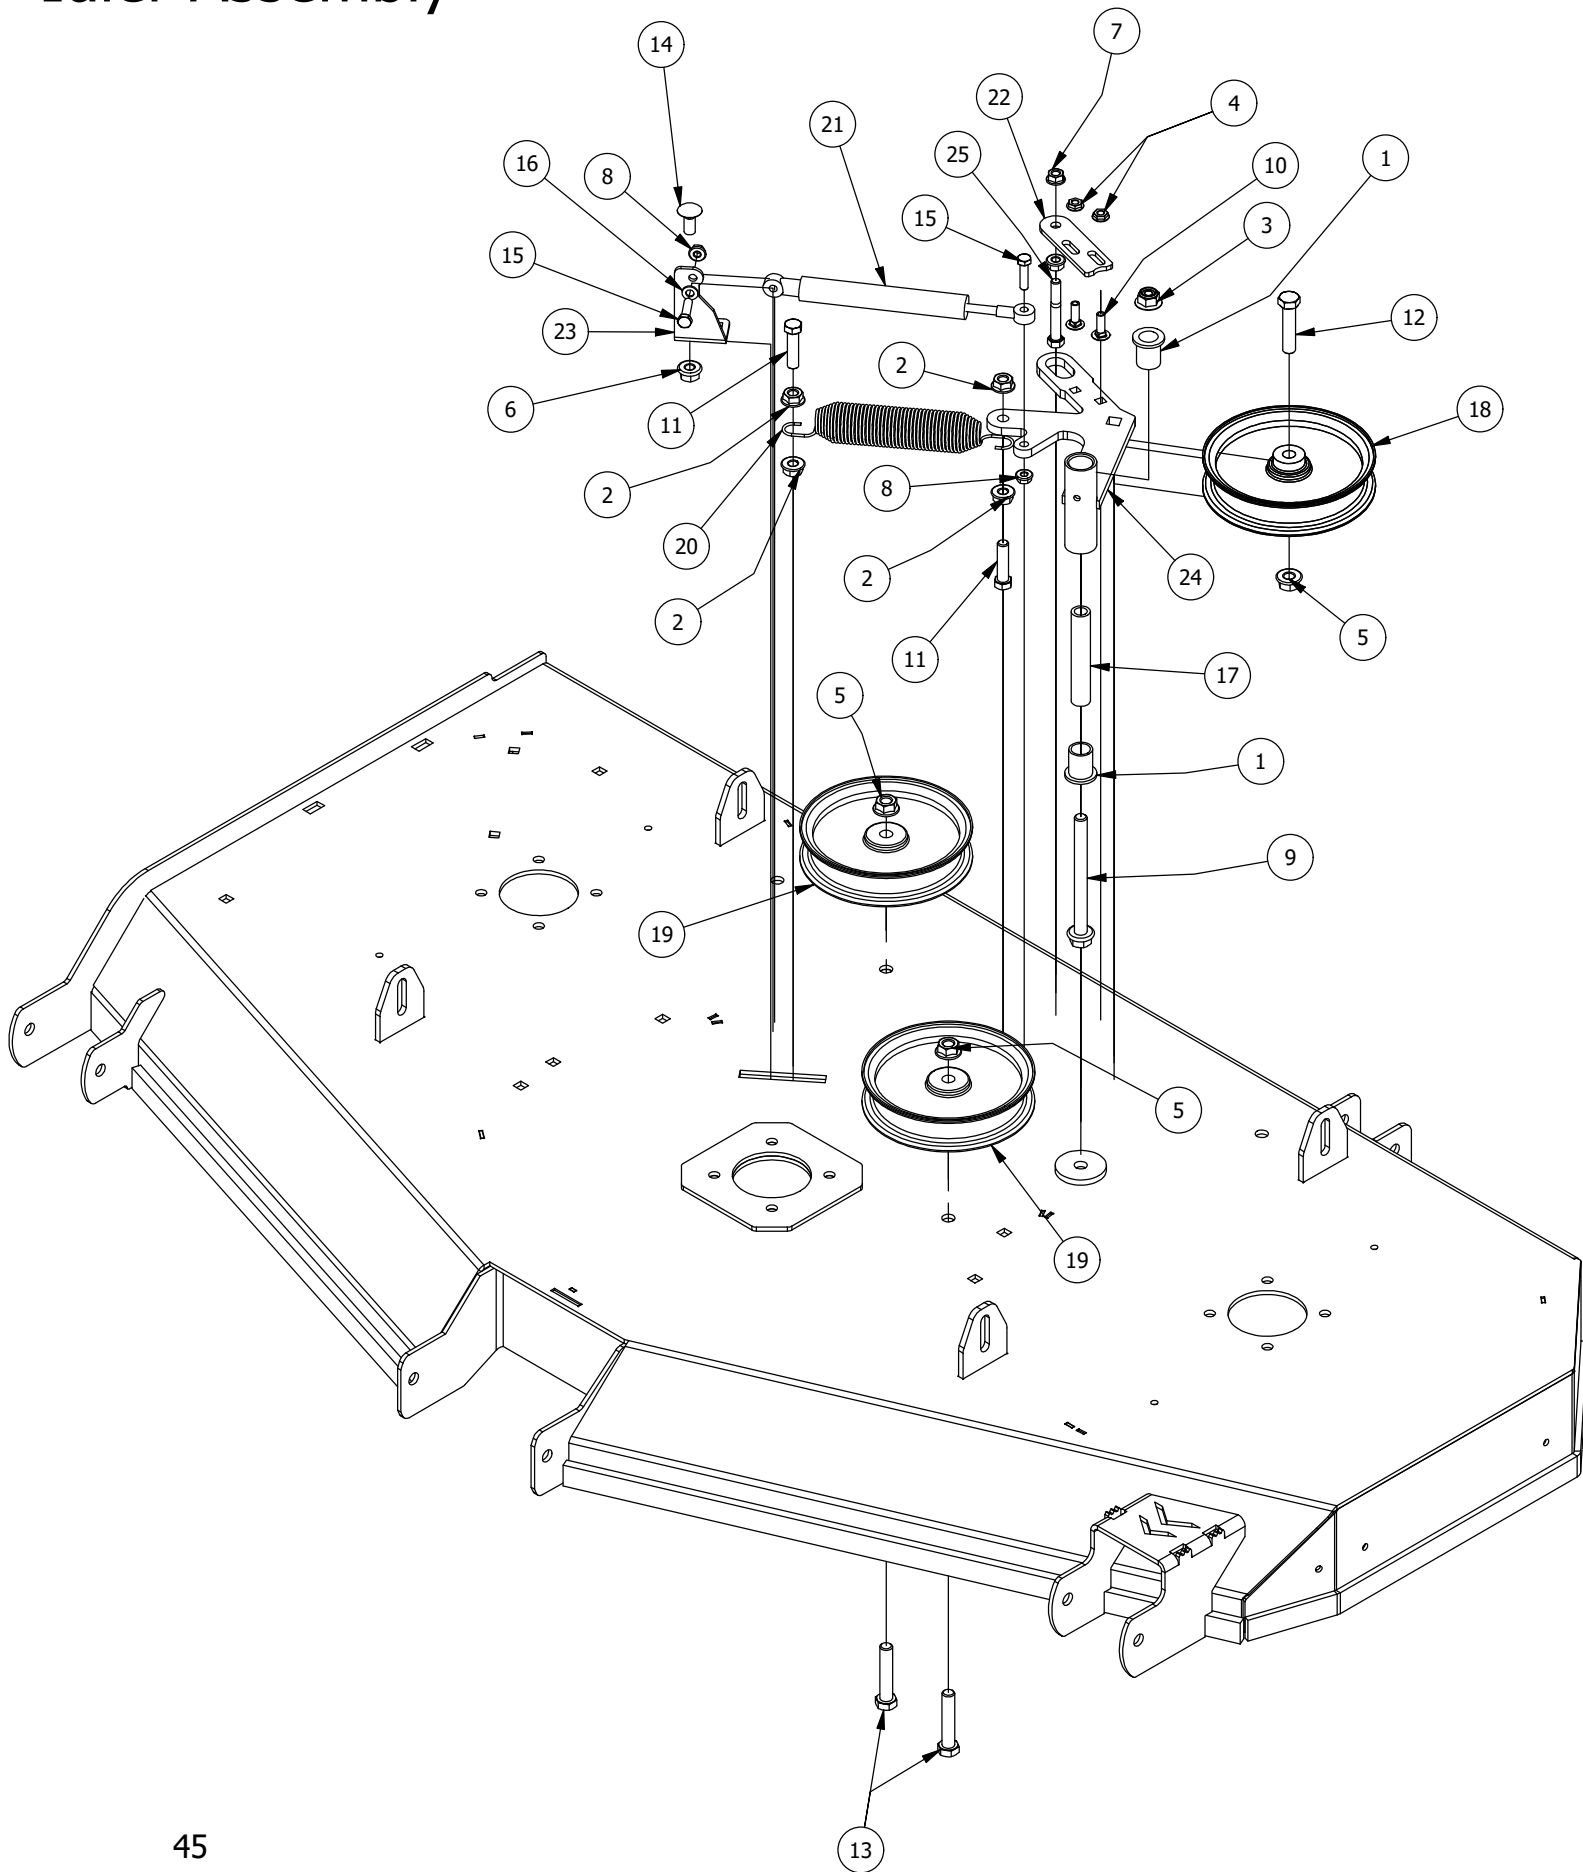

61" Deck Idler Assembly

61" Deck Idler Assembly			
ITEM	QTY	PART NUMBER	DESCRIPTION
1	2	410-0007-00	3/4" ID X 15/16" OD X 1-1/8" LENGTH FLANGE BUSHING
2	4	413-0001-00	7/16-14 HEX FLANGE NUT W/SERR ZINC
3	1	413-0002-00	1/2-13 NYLON INSERT FLANGE LOCKNUT ZC YELLOW
4	2	413-0006-00	5/16-18 HEX FLANGE NUT W/SERR ZINC
5	3	413-0010-00	1/2-13 HEX FLANGE NUT W/SERR ZINC
6	1	413-0011-00	7/16-14 HEX FLANGE NUT W/SERR ZINC YELLOW
7	2	413-0020-00	3/8-16 HEX FLANGE NUT W/SERR ZINC YELLOW
8	2	413-0027-00	5/16-18 NYLON INSERT FLANGE LOCKNUT ZC YELLOW
9	1	418-0009-00	1/2-13 X 5-1/2 HEX FLANGE BOLT GR 8 ZY
10	2	418-0010-00	5/16-18 X 1 CARRIAGE BOLT ZC/YEL
11	2	418-0011-00	7/16-14X 1-3/4 HEX C/S GR5 ZINC Yellow
12	1	418-0012-00	1/2-13 X 2-1/4 HEX C/S GR 5 ZINC
13	2	418-0014-00	1/2-13 X 2-1/2 HEX FLANGE BOLT GR 8 ZC YELLOW
14	1	418-0017-00	7/16-14 X 1 CARRIAGE BOLT ZINC
15	2	418-0109-00	5/16- 18 x 1 1/4 Hex C/S (GR.8) ZC/Yel
16	1	419-0016-00	5/16" ID X 5/8" OD X 1/16" THK BRONZE WASHER
17	1	425-0006-00	Mower Inner Idler Spacer
18	2	433-0014-00	6-3/4" Idler Pulley, 7/16" Spacer Assembly
19	2	433-0015-00	6-3/4" Idler Pulley, 15/16" Spacer Assembly
20	1	434-0007-00	2019 Mower Deck Spring
21	1	434-0009-00	Idler Gas Spring
22	1	439-0257-00	Deck Idler Pulley Belt Retainer Brkt
23	1	439-0335-00	Deck Belt Idler Damper Mounting Bracket
24	1	490-0019-00	Mower Deck Idler Pulley Arm Assembly
25	1	618-2078-00	3/8-16 x 2-3/4 Hex C/S GR2 Zinc