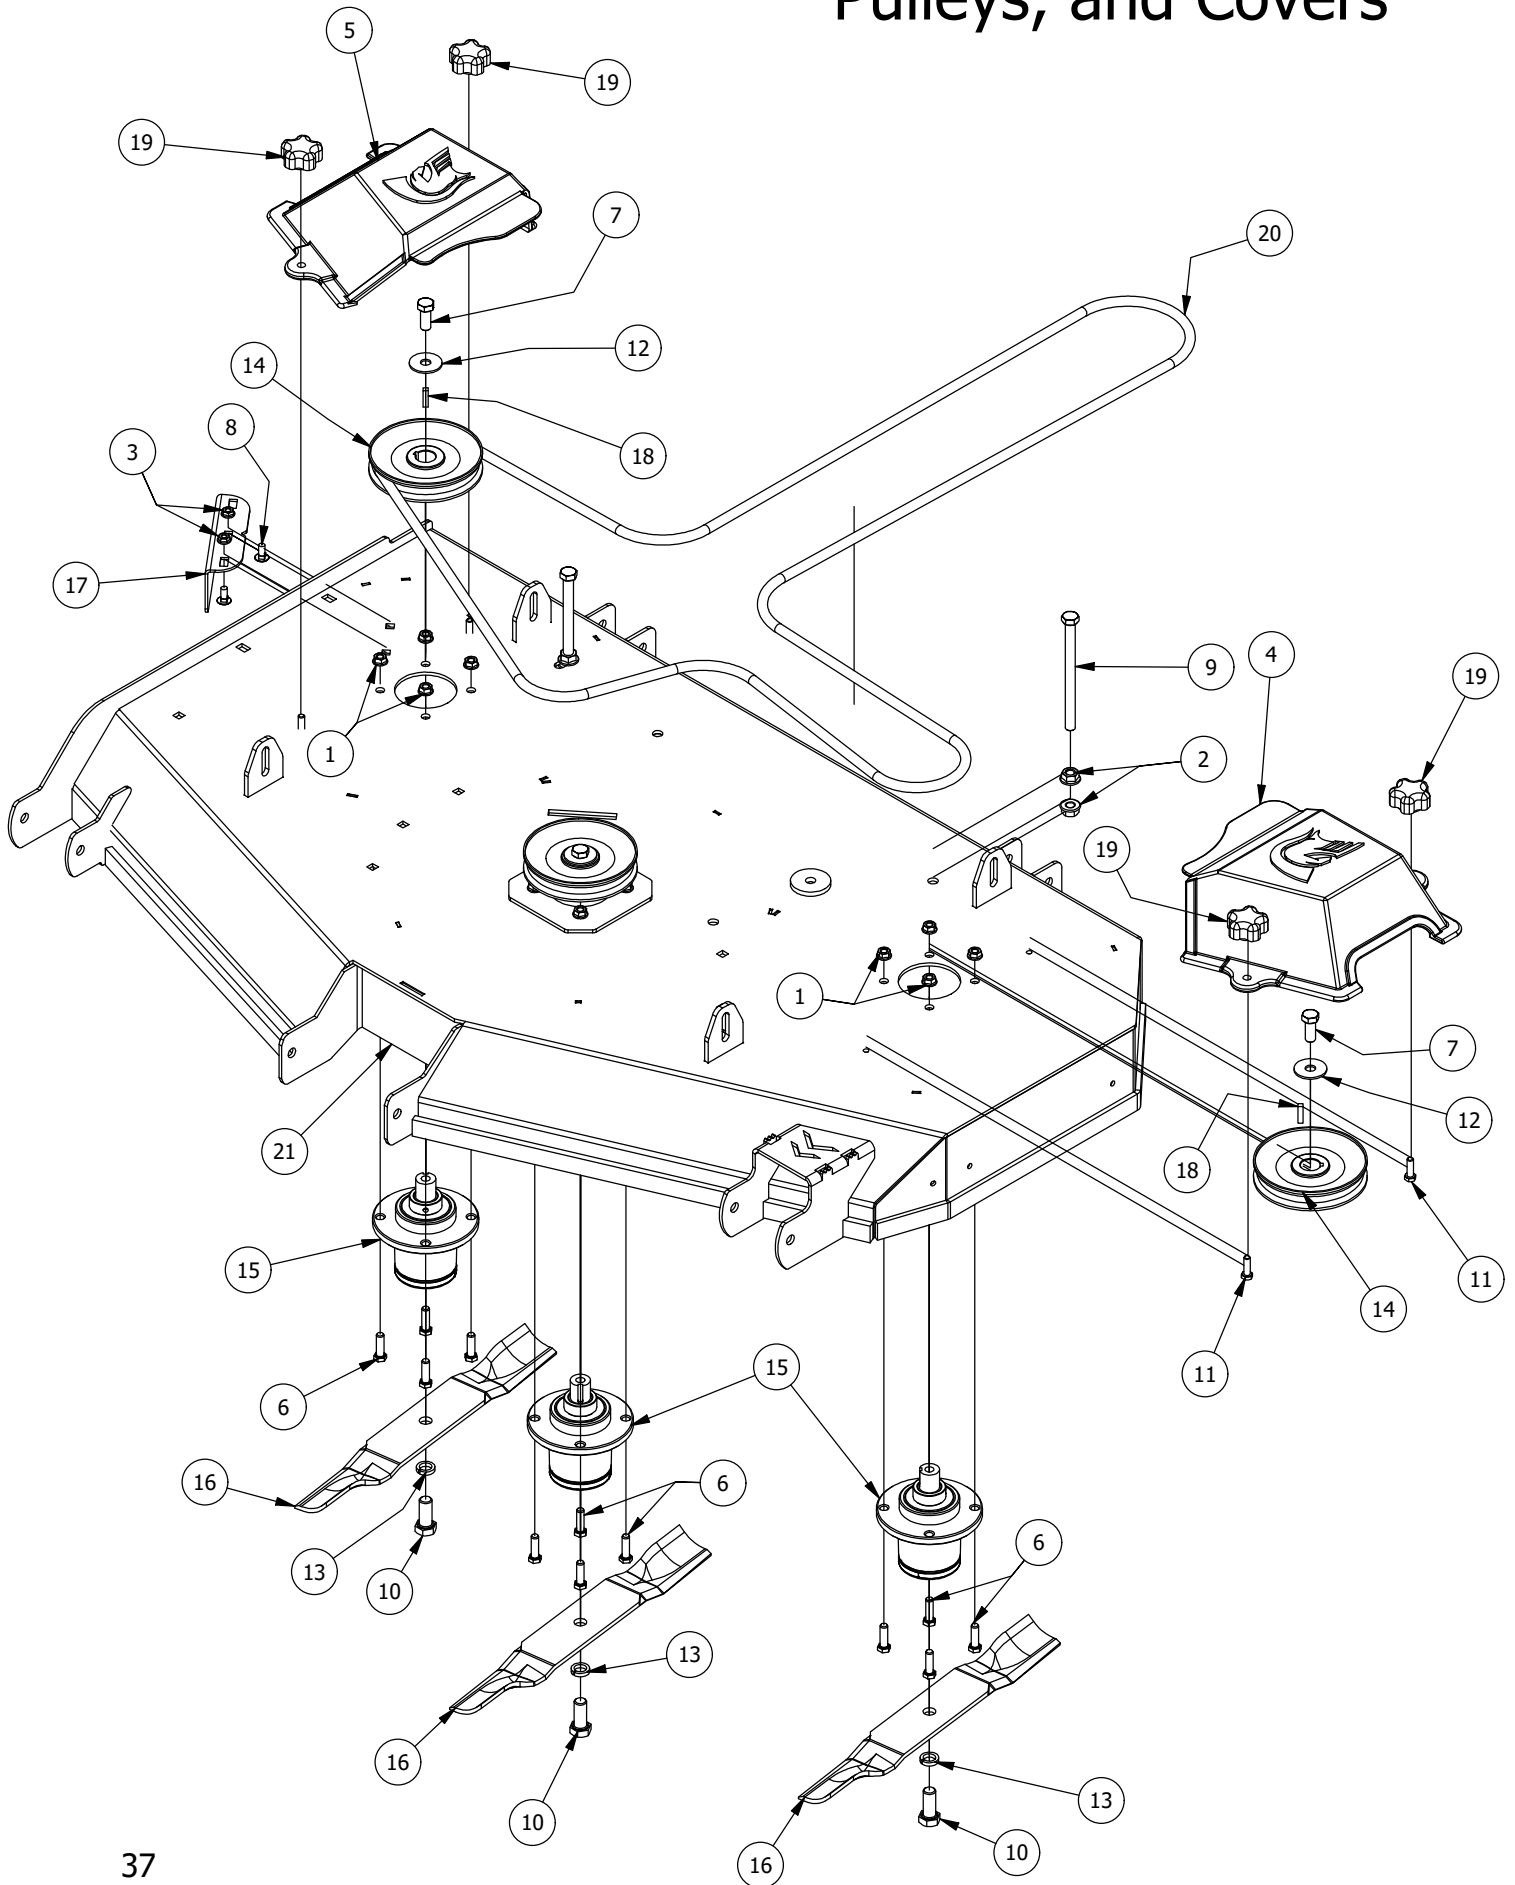

54" Spindles, Blades, Pulleys, and Covers

54" Spindles, Blades, Pulleys, and Covers			
ITEM	QTY	PART NUMBER	DESCRIPTION
1	12	413-0004-00	3/8-16 HEX FLANGE NUT W/SERR ZINC
2	4	413-0005-00	1/2-13 HEX FLANGE NUT W/SERR ZINC YELLOW
3	2	413-0022-00	5/16-18 HEX FLANGE NUT W/SERR ZINC YELLOW
4	1	414-0018-00	48" & 54" Deck Left Pulley Cover
5	1	414-0019-00	48" & 54" Deck Right Pulley Cover
6	12	418-0005-00	3/8-16 x 1-1/4 Hex Bolt GR5
7	3	418-0006-00	1/2-20 X 1-1/4 HEX C/S GR 5 ZINC
8	2	418-0008-00	5/16-18 X 3/4 CARRIAGE BOLT ZINC
9	2	418-0044-00	1/2-13 X 6-1/2 HEX C/S GR 8 ZINC YELLOW
10	3	418-0078-00	5/8-11 X 1-1/2 HEX C/S GR 8 ZC YELLOW
11	4	418-0108-00	5/16 x1 Hex C/S (GR8) ZC/Yel
12	3	419-0001-00	1/2" X 1-5/8 BELLEVILLE CUP WASHER ZINC YELLOW
13	3	419-0004-00	5/8 SPLIT LOCKWASHER ZINC
14	3	433-0004-00	Deck Pulley 54"
15	3	437-0006-00	RZ Mower Deck Spindle Assy
16	3	438-0001-00	54" Mower Deck Blade
17	1	439-0399-00	2020 RT&SRT/RZ 54 Deck Wiper Brkt
18	3	442-0001-00	1/4 X 1 SQUARE KEY STOCK
19	4	445-0005-00	5/16-18 5-LOBE (STAR) FEMALE SOFT TOUCH KNOB (1.90 DIA) BLK
20	1	461-0001-00	54" Mower Deck Belt, HB x 153.5" Effective Length
21	1	490-0064-00	2020 54" RZ Deck Assembly