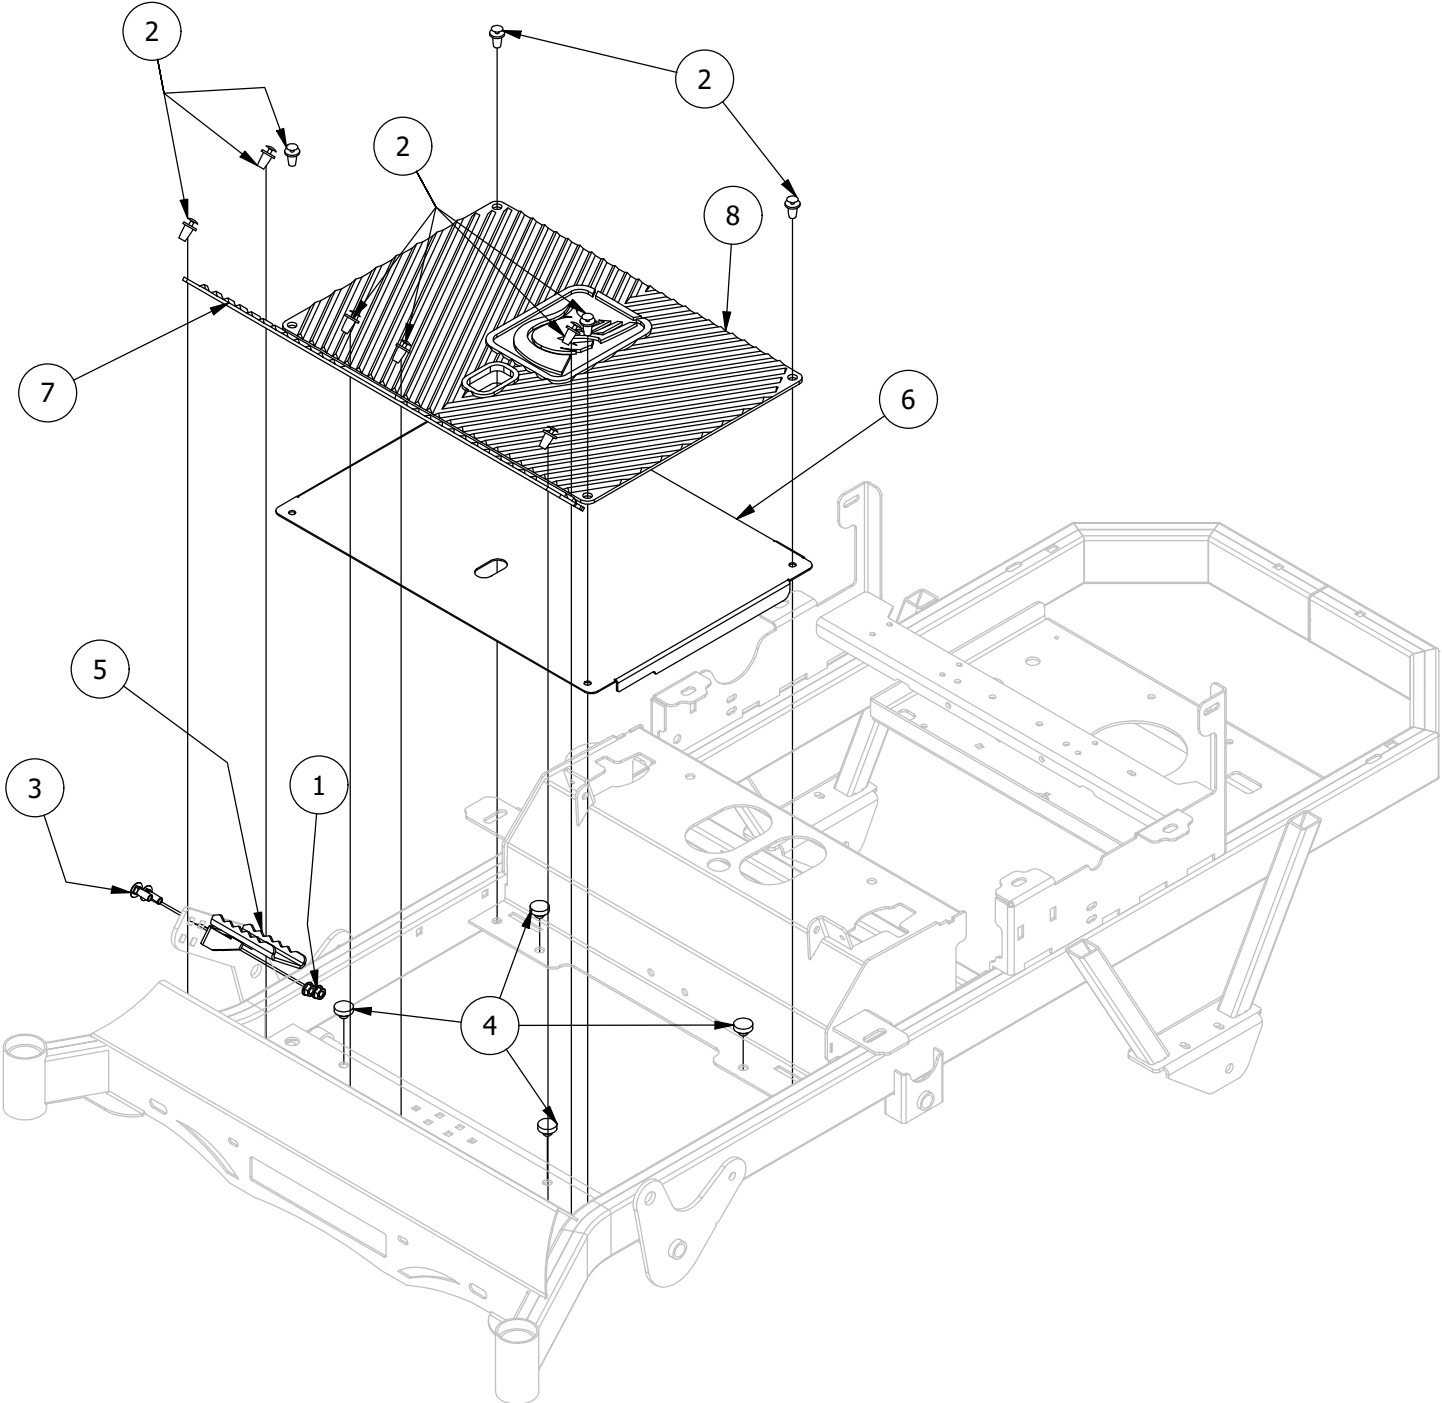

Floorboard and Deck Height Pedal Assembly

Floorboard and Deck Height Pedal Assembly			
ITEM	QTY	PART NUMBER	DESCRIPTION
1	2	413-0020-00	3/8-16 HEX FLANGE NUT W/SERR ZINC YELLOW
2	10	414-0002-00	8MM PUSH TYPE RETAINER NYLON BLACK
3	2	418-0045-00	3/8-16 X 1 Carriage Bolt Zinc Yellow
4	4	429-0002-00	Push-In Rubber Bumper, Mower Floor
5	1	439-0059-00	Mower Deck Height Foot Pedal
6	1	439-0114-00	Mower Floorboard
7	1	481-0005-00	2017 Mower Rubber Foot Rest Mat
8	1	481-0006-00	2017 Mower Logo Floor Mat