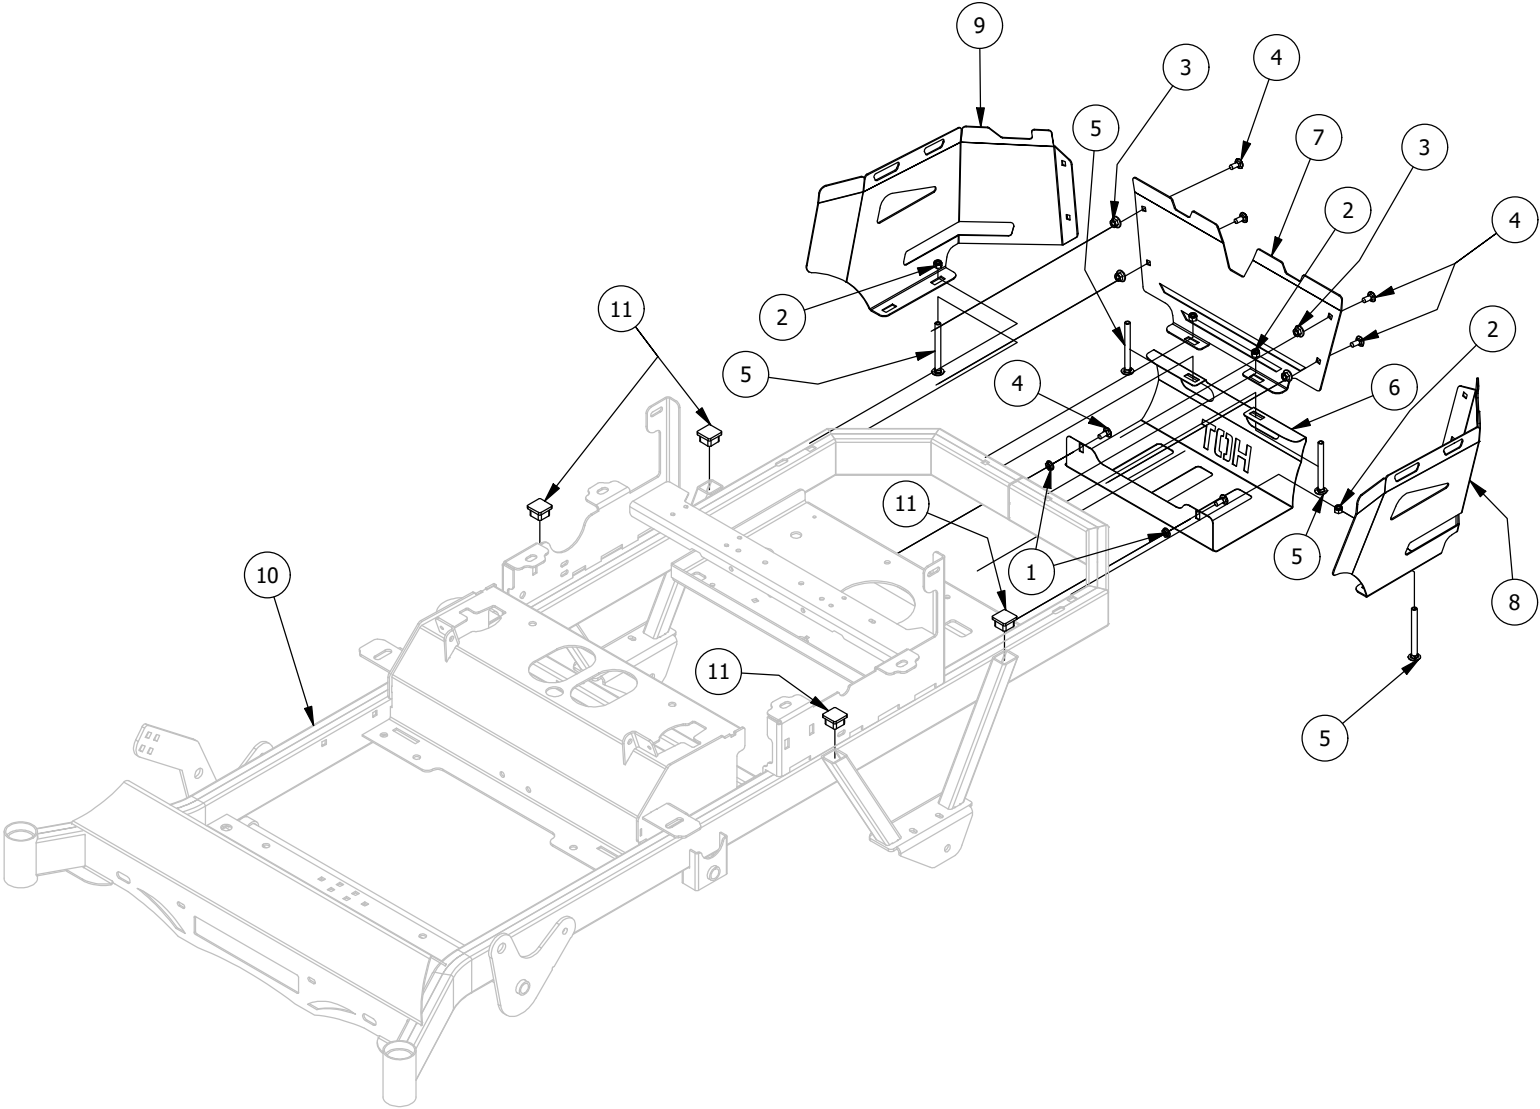

Engine Cowling Assembly

Engine Cowling Assembly

ITEM	QTY	PART NUMBER	DESCRIPTION
1	2	413-0006-00	5/16-18 HEX FLANGE NUT W/SERR ZINC
2	4	413-0013-00	3/8-16 NYLON INSERT FLANGE LOCKNUT ZINC
3	4	413-0066-00	5/16-24 Hex Flange Nut Serr Yello Zinc
4	6	418-0008-00	5/16-18 X 3/4 CARRIAGE BOLT ZINC
5	4	418-0018-00	3/8-16 X 4 CARRIAGE BOLT ZINC/YEL
6	1	439-0115-00	RZ Mower Muffler Guard
7	1	439-0494-00	2021 CRZ Rear Cover Center Plate
8	1	439-0495-00	2021 RZC Rear Cover Left Side
9	1	439-0496-00	2021 RZC Rear Cover Right Side
10	1	490-0480-00	2022 TTQ Frame Assembly
11	4	714-1002-00	1-1/4"x1-1/4" Black Tube Plug